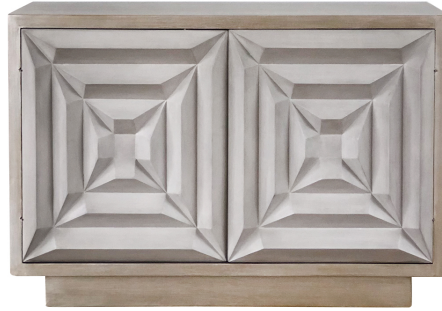

SIDEBOARD PETALUS

Introducing our Petalus Geometric Sideboard, meticulously handcrafted in Peru. With a stunning metallic finish and intricate geometric design, it's a fusion of art and functionality. The wooden base adds a touch of warmth, creating a captivating focal point for any room. Versatile and luxurious, this sideboard offers both storage and style, making it a perfect addition to your home. Elevate your space with the essence of Peruvian elegance - a true masterpiece in every sense.

SKU: BU-028-2500 | **Categories:** [Buffets and Sideboards](#), [In Stock](#), [NEW](#) |

PRODUCT DESCRIPTION

Handcrafted in Peru.

Customization Available.

Finish Shown: Silver-Grey

GALLERY IMAGES

ADDITIONAL INFORMATION

Weight	90 lbs
Dimensions	W 51 in x D 22 in x H 34 in
Style/Function	Transitional