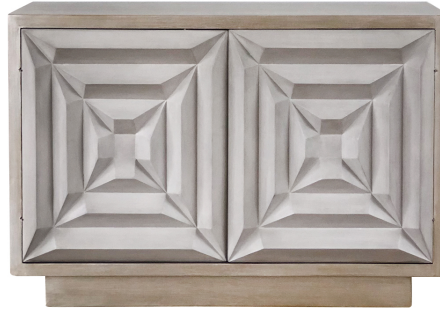

SIDEBOARD PETALUS

Introducing our Petalus Geometric Sideboard, meticulously handcrafted in Peru. With a stunning metallic finish and intricate geometric design, it's a fusion of art and functionality. The wooden base adds a touch of warmth, creating a captivating focal point for any room. Versatile and luxurious, this sideboard offers both storage and style, making it a perfect addition to your home. Elevate your space with the essence of Peruvian elegance - a true masterpiece in every sense.

SKU: BU-028-2500 | **Categories:** [Buffets and Sideboards](#), [In Stock](#), [NEW](#) |

PRODUCT DESCRIPTION

Handcrafted in Peru.

Customization Available.

Finish Shown: Silver-Grey

GALLERY IMAGES

ADDITIONAL INFORMATION

Weight	90 lbs
Dimensions	W 51 in x D 22 in x H 34 in
Style/Function	Transitional