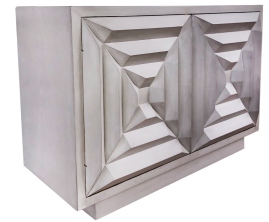

SIDEBOARD PETALUS

Introducing our Petalus Geometric Sideboard, meticulously handcrafted in Peru. With a stunning metallic finish and intricate geometric design, it's a fusion of art and functionality. The wooden base adds a touch of warmth, creating a captivating focal point for any room. Versatile and luxurious, this sideboard offers both storage and style, making it a perfect addition to your home. Elevate your space with the essence of Peruvian elegance - a true masterpiece in every sense.

SKU: BU-028-2500 | **Categories:** [Buffets and Sideboards](#), [In Stock](#), [NEW](#) |

PRODUCT DESCRIPTION

Handcrafted in Peru.

Customization Available.

Finish Shown: Silver-Grey

GALLERY IMAGES

ADDITIONAL INFORMATION

Weight	90 lbs
Dimensions	W 51 in x D 22 in x H 34 in
Style/Function	Transitional