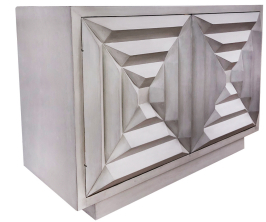

PRODUCT DESCRIPTION

Handcrafted in Peru.

Customization Available.

Finish Shown: Silver-Grey

GALLERY IMAGES