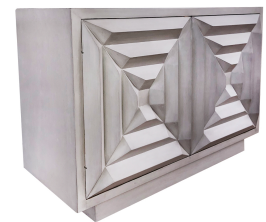

SIDEBOARD PETALUS

Introducing our Petalus Geometric Sideboard, meticulously handcrafted in Peru. With a stunning metallic finish and intricate geometric design, it's a fusion of art and functionality. The wooden base adds a touch of warmth, creating a captivating focal point for any room. Versatile and luxurious, this sideboard offers both storage and style, making it a perfect addition to your home. Elevate your space with the essence of Peruvian elegance - a true masterpiece in every sense.

SKU: BU-028-2500 | **Categories:** [Buffets and Sideboards](#), [In Stock](#), [NEW](#) |

PRODUCT DESCRIPTION

Handcrafted in Peru.

Customization Available.

Finish Shown: Silver-Grey

GALLERY IMAGES

ADDITIONAL INFORMATION

Weight	90 lbs
Dimensions	W 51 in x D 22 in x H 34 in
Style/Function	Transitional