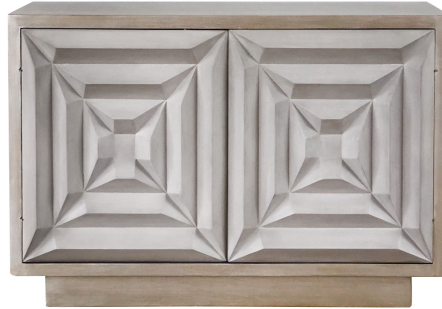

SIDEBOARD PETALUS

Introducing our Petalus Geometric Sideboard, meticulously handcrafted in Peru. With a stunning metallic finish and intricate geometric design, it's a fusion of art and functionality. The wooden base adds a touch of warmth, creating a captivating focal point for any room. Versatile and luxurious, this sideboard offers both storage and style, making it a perfect addition to your home. Elevate your space with the essence of Peruvian elegance - a true masterpiece in every sense.

SKU: BU-028-2500 | **Categories:** [Buffets and Sideboards](#), [In Stock](#), [NEW](#) |

PRODUCT DESCRIPTION

Handcrafted in Peru.

Customization Available.

Finish Shown: Silver-Grey

GALLERY IMAGES

ADDITIONAL INFORMATION

Weight	90 lbs
Dimensions	W 51 in x D 22 in x H 34 in
Style/Function	Transitional