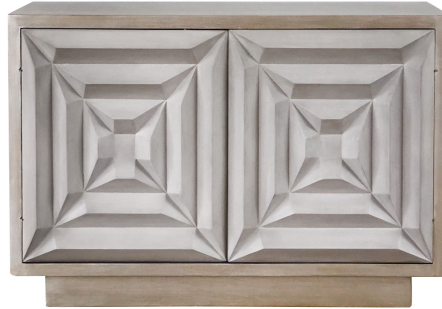

## SIDEBOARD PETALUS

Introducing our Petalus Geometric Sideboard, meticulously handcrafted in Peru. With a stunning metallic finish and intricate geometric design, it's a fusion of art and functionality. The wooden base adds a touch of warmth, creating a captivating focal point for any room. Versatile and luxurious, this sideboard offers both storage and style, making it a perfect addition to your home. Elevate your space with the essence of Peruvian elegance - a true masterpiece in every sense.

**SKU:** BU-028-2500 | **Categories:** [Buffets and Sideboards](#), [In Stock](#), [NEW](#) |

## PRODUCT DESCRIPTION

Handcrafted in Peru.

Customization Available.

Finish Shown: Silver-Grey