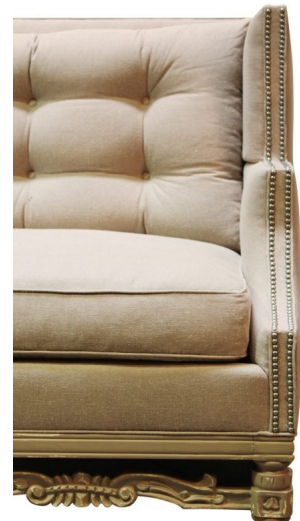

SOFA DYLAN, LONG

This is where Mid Century style converges with traditional carvings. Something not often seen within the same piece. We have designed this sofa to display the craftsmanship of our artists on the wooden carved base juxtaposed with the more relaxed and tailored design of its upper body. With loose buttoned back pillows that are oversized and a deep seat base, you are sure to enjoy unparalleled comfort in a one of a kind sofa design.

SKU: US-099-1017-LAT-RAF | **Categories:** [Living](#), [Sofas and Sectionals](#) |

PRODUCT DESCRIPTION

Handcrafted in Peru.
Bench upholstered in California.
Customization available.

COM Req: 22 Yards (Solid) 25 Yards (Pattern)

GALLERY IMAGES

ADDITIONAL INFORMATION

Dimensions

W 90 in x D 41 in x H 40 in

Style/Function

Transitional

Finish

Latte