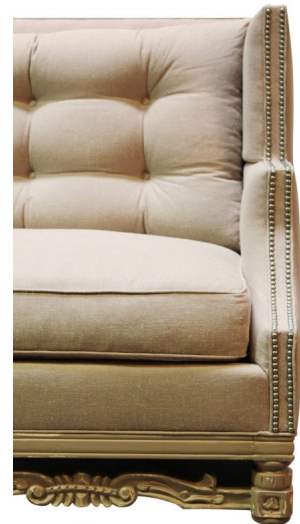

SOFA DYLAN, LONG

This is where Mid Century style converges with traditional carvings. Something not often seen within the same piece. We have designed this sofa to display the craftsmanship of our artists on the wooden carved base juxtaposed with the more relaxed and tailored design of its upper body. With loose buttoned back pillows that are oversized and a deep seat base, you are sure to enjoy unparalleled comfort in a one of a kind sofa design.

SKU: US-099-1017-LAT-RAF | **Categories:** [Living](#), [Sofas and Sectionals](#) |

PRODUCT DESCRIPTION

Handcrafted in Peru.
Bench upholstered in California.
Customization available.

COM Req: 22 Yards (Solid) 25 Yards (Pattern)

GALLERY IMAGES

ADDITIONAL INFORMATION

Dimensions

W 90 in x D 41 in x H 40 in

Style/Function

Transitional

Finish

Latte