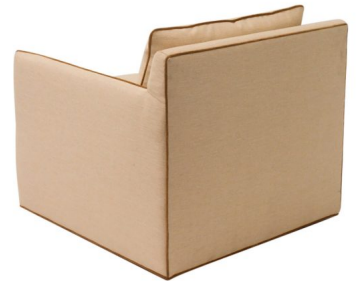

SWIVEL CHAIR FRIDA

The Occasional Chair Frida is a knife edge silhouette that allows for ample seating room due to its narrow arms. With elegant contour and a well built solid frame, coupled with top of the line components, this comfortable chair has a swivel mechanism that adds functionality while remaining beautiful throughout.

SKU: OC-099-0621 | **Categories:** [Living](#), [NEW](#), [Occasional Chairs](#) |

PRODUCT DESCRIPTION

Benchmade in California.

Customization available.

COM Req: 8 Yards (Solid) 9.5 Yards (Pattern)

GALLERY IMAGES

ADDITIONAL INFORMATION

Dimensions

W 34 in x D 36 in x H 36 in

Style/Function

Transitional

Fabric / Leather

Spree Frothee With Suede Trim