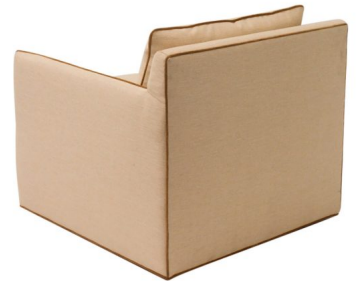

## SWIVEL CHAIR FRIDA

The Occasional Chair Frida is a knife edge silhouette that allows for ample seating room due to its narrow arms. With elegant contour and a well built solid frame, coupled with top of the line components, this comfortable chair has a swivel mechanism that adds functionality while remaining beautiful throughout.

## PRODUCT DESCRIPTION

Benchmade in California.

Customization available.

COM Req: 8 Yards (Solid) 9.5 Yards (Pattern)

## ADDITIONAL INFORMATION

**Dimensions**

W 34 in x D 36 in x H 36 in

**Style/Function**

Transitional

**Fabric / Leather**

Spree Frothee With Suede Trim