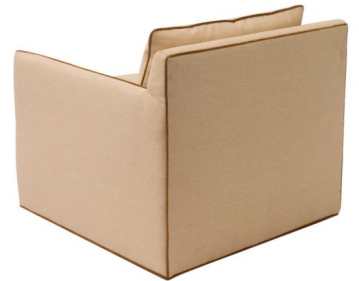

SWIVEL CHAIR FRIDA

The Occasional Chair Frida is a knife edge silhouette that allows for ample seating room due to its narrow arms. With elegant contour and a well built solid frame, coupled with top of the line components, this comfortable chair has a swivel mechanism that adds functionality while remaining beautiful throughout.

SKU: OC-099-0621 | **Categories:** [Living](#), [NEW](#), [Occasional Chairs](#) |

PRODUCT DESCRIPTION

Benchmade in California.

Customization available.

COM Req: 8 Yards (Solid) 9.5 Yards (Pattern)

GALLERY IMAGES

ADDITIONAL INFORMATION

Dimensions	W 34 in x D 36 in x H 36 in
Style/Function	Transitional
Fabric / Leather	Spree Frothee With Suede Trim