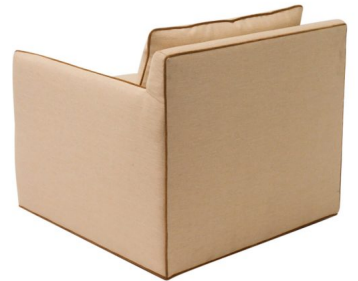

SWIVEL CHAIR FRIDA

The Occasional Chair Frida is a knife edge silhouette that allows for ample seating room due to its narrow arms. With elegant contour and a well built solid frame, coupled with top of the line components, this comfortable chair has a swivel mechanism that adds functionality while remaining beautiful throughout.

SKU: OC-099-0621 | **Categories:** [Living](#), [NEW](#), [Occasional Chairs](#) |

PRODUCT DESCRIPTION

Benchmade in California.

Customization available.

COM Req: 8 Yards (Solid) 9.5 Yards (Pattern)

GALLERY IMAGES

ADDITIONAL INFORMATION

Dimensions

W 34 in x D 36 in x H 36 in

Style/Function

Transitional

Fabric / Leather

Spree Frothee With Suede Trim