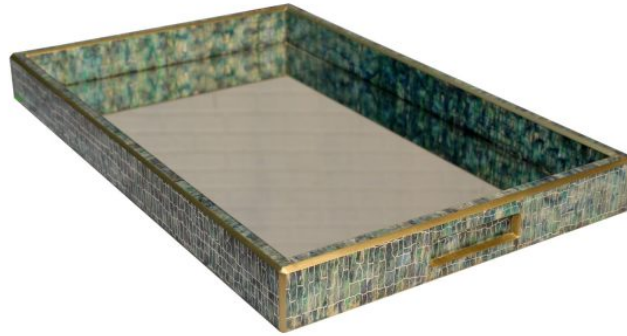

TRAY ABSTRACT

SKU: AA-012-1502-ABS-MIR | **Categories:** [Accessories](#), [Living](#) |

ADDITIONAL INFORMATION

Dimensions

W 24 in x D 16 in x H 2 in

Style/Function

Transitional