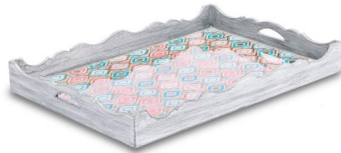

PRODUCT DESCRIPTION

With generous proportions, this large sized nested pair of serving trays is an excellent option to host your guests, serve your favorite breakfast in bed or place decorative items on top. With gracious lines around its border and a hand reversed painted mirror detail at the core of its design, this very attractive tray is easy to store and easy to clean.

GALLERY IMAGES