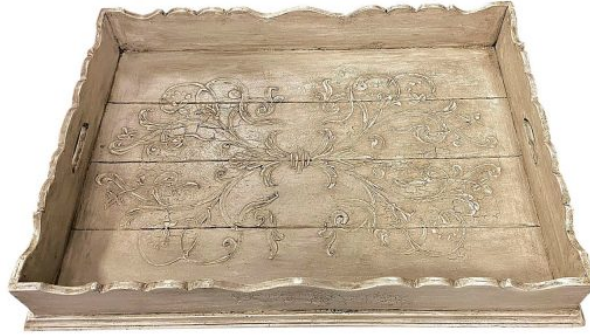

TRAY VENEZIANO, CHARLES FINISH

Details abound in this oversize tray. Starting with the stunning hand painted design with a technique that adds drama as the scrolls are painted with a heavy texture. the multi-step finish compliments the design. a two-tone color combination in greys and off whites make this a perfect statement for your home to entertain or enjoy while serving refreshments for your guests.

SKU: AA-006-1030-CHA | **Categories:** [Accessories](#), [Living](#) |

PRODUCT DESCRIPTION

In Stock - Quick Ship

GALLERY IMAGES

ADDITIONAL INFORMATION

Dimensions

W 29 in x D 22 in x H 4 in

Style/Function

Traditional

Finish

Charles