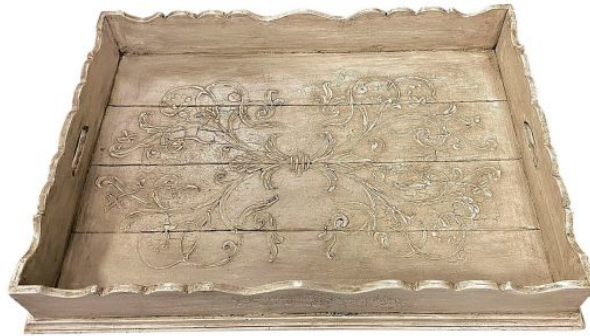

TRAY VENEZIANO, CHARLES FINISH

Details abound in this oversize tray. Starting with the stunning hand painted design with a technique that adds drama as the scrolls are painted with a heavy texture. the multi-step finish compliments the design. a two-tone color combination in greys and off whites make this a perfect statement for your home to entertain or enjoy while serving refreshments for your guests.

SKU: AA-006-1030-CHA | **Categories:** [Accessories](#), [Living](#) | **Tags:** [Decorative Tray](#), [Hand Painted](#), [PERU](#), [Scrolls](#), [Tray](#), [Veneziano](#)

PRODUCT DESCRIPTION

Handcrafted in Peru.

Customization Available.

GALLERY IMAGES

ADDITIONAL INFORMATION

Dimensions	W 29 in x D 22 in x H 4 in
Style/Function	Traditional
Finish	Charles