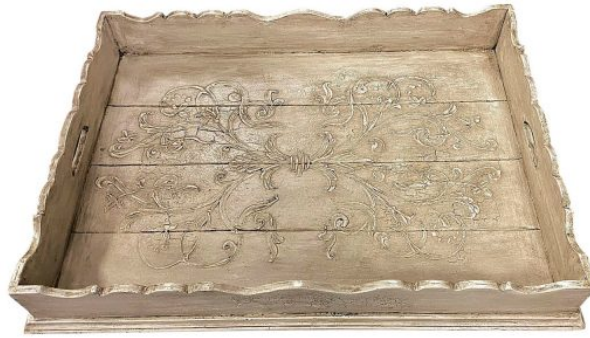

TRAY VENEZIANO, CHARLES FINISH

Details abound in this oversize tray. Starting with the stunning hand painted design with a technique that adds drama as the scrolls are painted with a heavy texture. the multi-step finish compliments the design. a two-tone color combination in greys and off whites make this a perfect statement for your home to entertain or enjoy while serving refreshments for your guests.

SKU: AA-006-1030-CHA | **Categories:** [Accessories](#), [Living](#) |

PRODUCT DESCRIPTION

In Stock - Quick Ship

GALLERY IMAGES

ADDITIONAL INFORMATION

Dimensions

W 29 in x D 22 in x H 4 in

Style/Function

Traditional

Finish

Charles